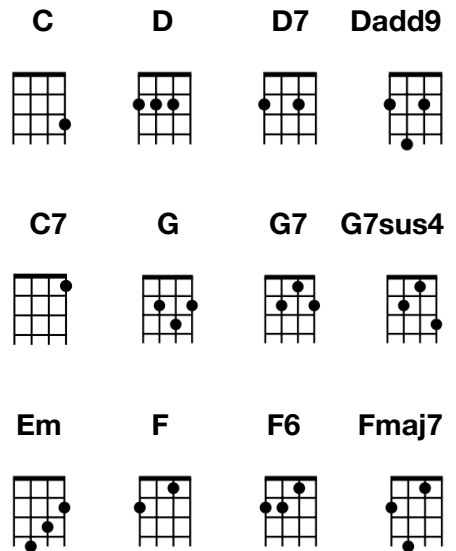

Any dream will do

1968, Andrew Lloyd Webber / Tim Rice

Intro: C G7sus4 C G7sus4↓

Swing

V1

I closed my eyes, drew back the curtain
 To see for certain what I thought I knew
 Far far a-way, someone was weeping
 But the world was sleeping — any dream will do

V2

I wore my coat (I wore my coat), with golden lining (aah-ah)
 Bright colours shining (aah-ah), wonderful and new
 And in the east (and in the east), the dawn was breaking (aah-ah)
 And the world was waking (aah-ah) — any dream will do

Middle:

A crash of drums, a flash of light
 My golden coat flew out of sight
 The colours faded into darkness
 I was left a-lone

V3

May I return (may I return) to the beginning (aah-ah)
 The light is dimming (aah-ah), and the dream is too
 The world and I (the world and I), we are still waiting (aah-ah)
1st time | Still hesi-tating (aah-ah) — any dream will do
only |

Repeat middle

Repeat verse 3, but change last line to:

Still hesitating (aah-ah) — any dream will do

— Any dream, any dream — any dream — any dream will do
 Any dream, any dream — any dream — any dream will do
 Any dream, any dream — any dream — any dream will do